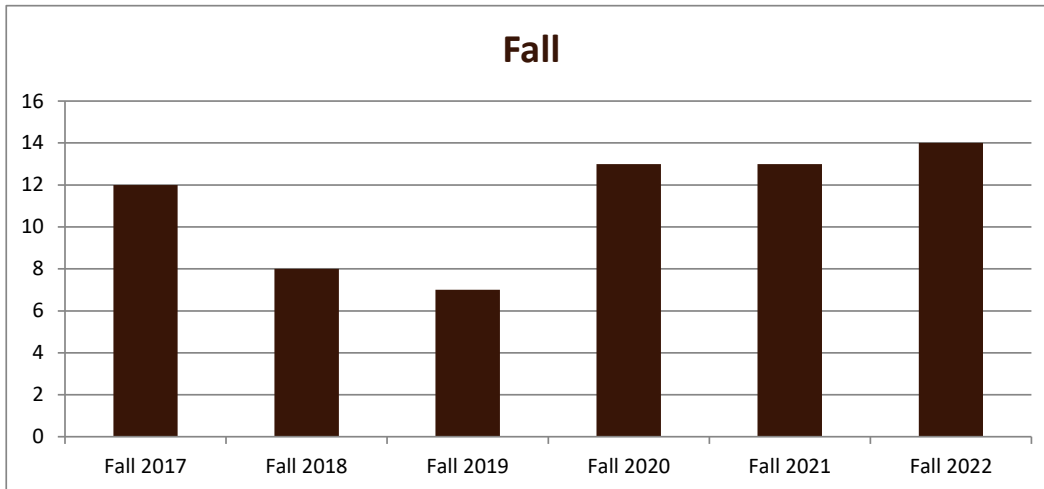

SMSU Education ESL Program Data

Majors Enrolled

Academic Years 2017-18 to 2022-23

Using Fall Semester data (Fall 2017 to Fall 2022) for Term specific measures

Enrollment by Term						
	2018	2019	2020	2021	2022	2023
Fall	12	8	7	13	13	14
Spring	12	7	7	11	16	11
Summer	5	3	4	9	9	8

SMSU Education ESL Program Data

Majors Enrolled

Academic Years 2017-18 to 2022-23

Using Fall Semester data (Fall 2017 to Fall 2022) for Term specific measures

Enrollment by Gender						
	Fall 2017	Fall 2018	Fall 2019	Fall 2020	Fall 2021	Fall 2022
Female	10	8	7	13	13	13
Male	2					1
Grand Total	12	8	7	13	13	14