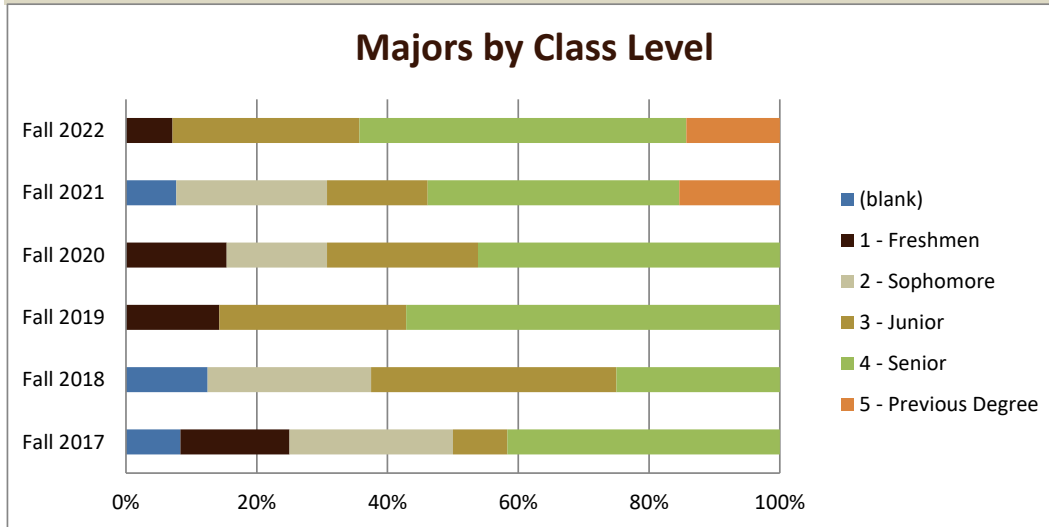

Enrollment by Race/Ethnicity						
	Fall 2017	Fall 2018	Fall 2019	Fall 2020	Fall 2021	Fall 2022
Asian	3	3	2	2		1
Black			1			
Hispanic	3	3	1	6	10	9
Two Plus Races			1	2	2	2
White	6	2	2	3	1	2
Grand Total	12	8	7	13	13	14

SMSU Education ESL Program Data

Majors Enrolled

Academic Years 2017-18 to 2022-23

Using Fall Semester data (Fall 2017 to Fall 2022) for Term specific measures

Enrollment by Class						
	Fall 2017	Fall 2018	Fall 2019	Fall 2020	Fall 2021	Fall 2022
(blank)	1	1			1	
1 - Freshmen	2		1	2		1
2 - Sophomore	3	2		2	3	
3 - Junior	1	3	2	3	2	4
4 - Senior	5	2	4	6	5	7
5 - Previous Degree					2	2
Grand Total	12	8	7	13	13	14

SMSU Education ESL Program Data

Majors Enrolled

Academic Years 2017-18 to 2022-23

Using Fall Semester data (Fall 2017 to Fall 2022) for Term specific measures

Enrollment by FT/PT						
	Fall 2017	Fall 2018	Fall 2019	Fall 2020	Fall 2021	Fall 2022
Full	9	6	7	7	10	8
Part	3	2		6	3	6
Grand Total	12	8	7	13	13	14