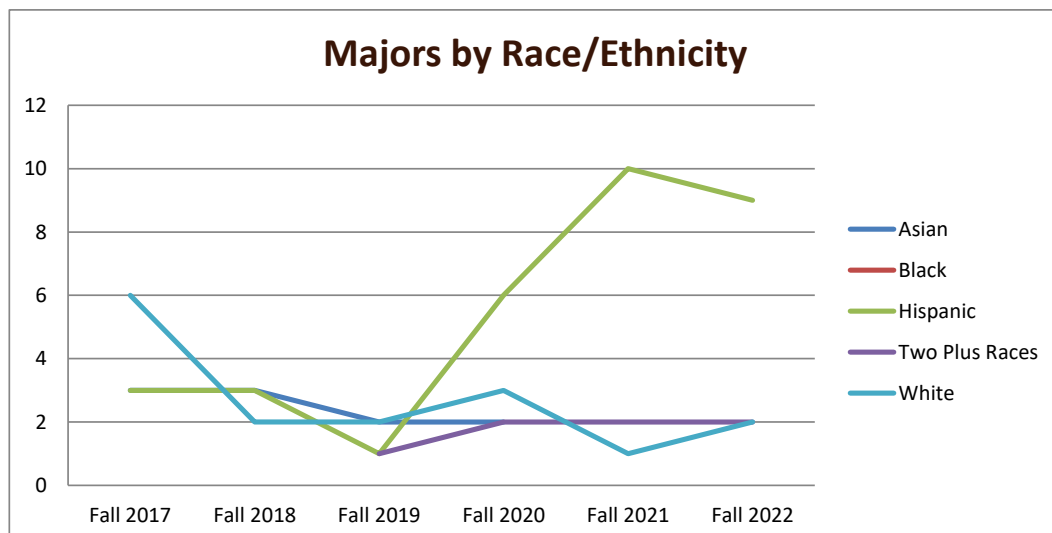

SMSU Education ESL Program Data

Majors Enrolled

Academic Years 2017-18 to 2022-23

Using Fall Semester data (Fall 2017 to Fall 2022) for Term specific measures

Enrollment by Gender						
	Fall 2017	Fall 2018	Fall 2019	Fall 2020	Fall 2021	Fall 2022
Female	10	8	7	13	13	13
Male	2					1
Grand Total	12	8	7	13	13	14

Enrollment by Race/Ethnicity						
	Fall 2017	Fall 2018	Fall 2019	Fall 2020	Fall 2021	Fall 2022
Asian	3	3	2	2		1
Black			1			
Hispanic	3	3	1	6	10	9
Two Plus Races			1	2	2	2
White	6	2	2	3	1	2
Grand Total	12	8	7	13	13	14