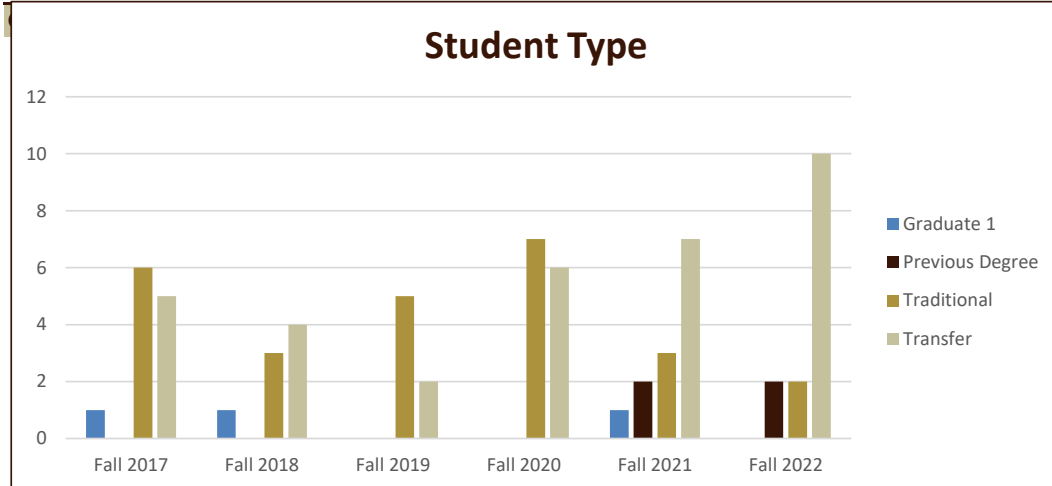

SMSU Education ESL Program Data

Majors Enrolled

Academic Years 2017-18 to 2022-23

Using Fall Semester data (Fall 2017 to Fall 2022) for Term specific measures

Enrollment by FT/PT						
	Fall 2017	Fall 2018	Fall 2019	Fall 2020	Fall 2021	Fall 2022
Full	9	6	7	7	10	8
Part	3	2		6	3	6
Grand Total	12	8	7	13	13	14

New/Return Headcount						
	Fall 2017	Fall 2018	Fall 2019	Fall 2020	Fall 2021	Fall 2022
New	1	1		5	2	1
Returning	11	7	7	8	11	13
Grand Total	12	8	7	13	13	14

SMSU Education ESL Program Data

Majors Enrolled

Academic Years 2017-18 to 2022-23

Using Fall Semester data (Fall 2017 to Fall 2022) for Term specific measures

Student Type	Fall 2017	Fall 2018	Fall 2019	Fall 2020	Fall 2021	Fall 2022
Graduate 1	1	1			1	
Previous Degree					2	2
Traditional	6	3	5	7	3	2
Transfer	5	4	2	6	7	10