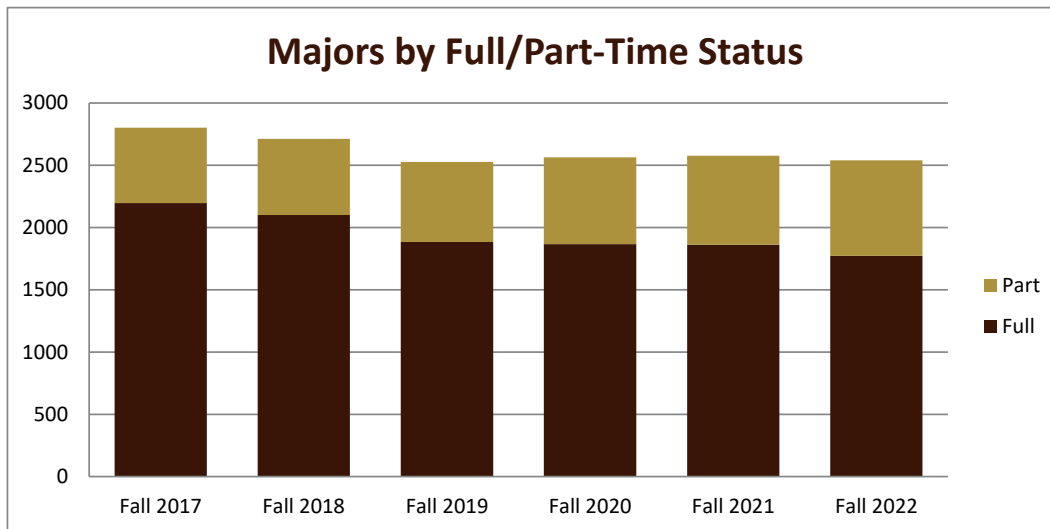

SMSU Education ESL Program Data

Majors Enrolled

Academic Years 2017-18 to 2022-23

Using Fall Semester data (Fall 2017 to Fall 2022) for Term specific measures

Enrollment by Class						
	Fall 2017	Fall 2018	Fall 2019	Fall 2020	Fall 2021	Fall 2022
(blank)	1	1			1	
1 - Freshmen	2		1	2		1
2 - Sophomore	3	2		2	3	
3 - Junior	1	3	2	3	2	4
4 - Senior	5	2	4	6	5	7
5 - Previous Degree					2	2
Grand Total	12	8	7	13	13	14

SMSU Education ESL Program Data

Majors Enrolled

Academic Years 2017-18 to 2022-23

Using Fall Semester data (Fall 2017 to Fall 2022) for Term specific measures

Enrollment by FT/PT						
	Fall 2017	Fall 2018	Fall 2019	Fall 2020	Fall 2021	Fall 2022
Full	9	6	7	7	10	8
Part	3	2		6	3	6
Grand Total	12	8	7	13	13	14

New/Return Headcount						
	Fall 2017	Fall 2018	Fall 2019	Fall 2020	Fall 2021	Fall 2022
New	1	1		5	2	1
Returning	11	7	7	8	11	13
Grand Total	12	8	7	13	13	14

SMSU Education ESL Program Data

Majors Enrolled