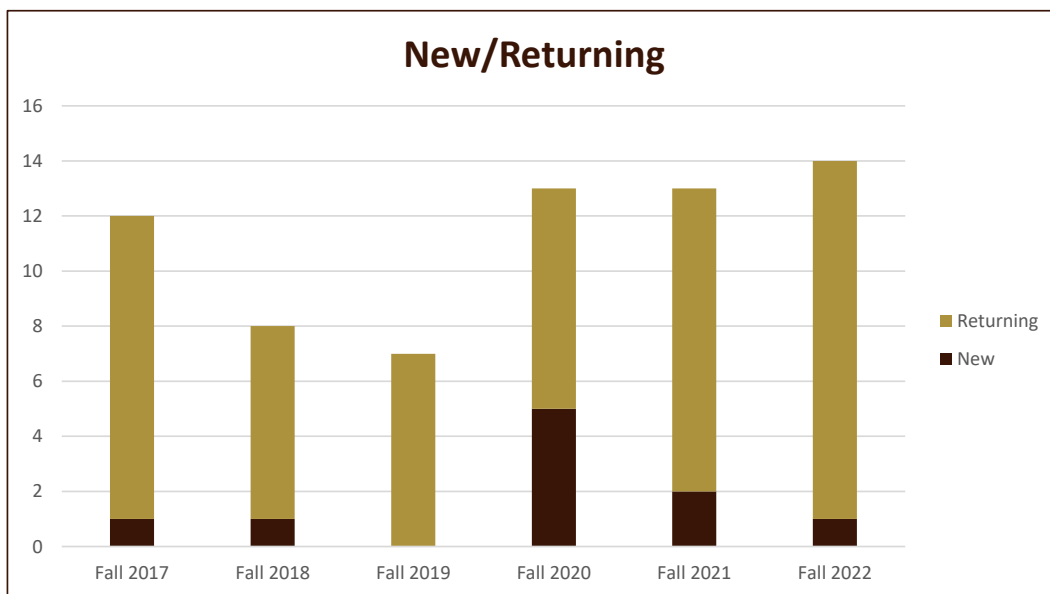

SMSU Education ESL Program Data

Majors Enrolled

Academic Years 2017-18 to 2022-23

Using Fall Semester data (Fall 2017 to Fall 2022) for Term specific measures

Enrollment by Class						
	Fall 2017	Fall 2018	Fall 2019	Fall 2020	Fall 2021	Fall 2022
(blank)	1	1			1	
1 - Freshmen	2		1	2		1
2 - Sophomore	3	2		2	3	
3 - Junior	1	3	2	3	2	4
4 - Senior	5	2	4	6	5	7
5 - Previous Degree					2	2
Grand Total	12	8	7	13	13	14

SMSU Education ESL Program Data

Majors Enrolled

Academic Years 2017-18 to 2022-23

Using Fall Semester data (Fall 2017 to Fall 2022) for Term specific measures

Enrollment by FT/PT						
	Fall 2017	Fall 2018	Fall 2019	Fall 2020	Fall 2021	Fall 2022
Full	9	6	7	7	10	8
Part	3	2		6	3	6
Grand Total	12	8	7	13	13	14

New/Return Headcount						
	Fall 2017	Fall 2018	Fall 2019	Fall 2020	Fall 2021	Fall 2022
New	1	1		5	2	1
Returning	11	7	7	8	11	13
Grand Total	12	8	7	13	13	14

SMSU Education ESL Program Data

Majors Enrolled