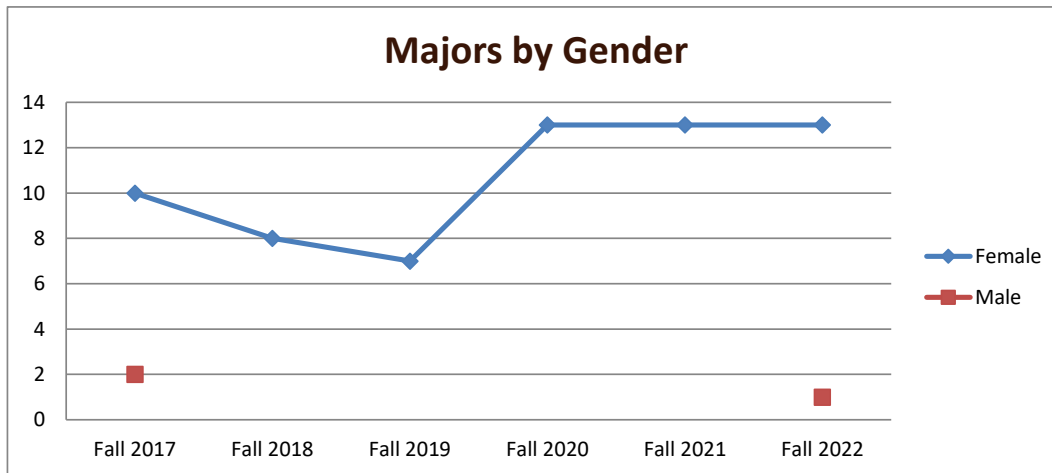

SMSU Education ESL Program Data

Majors Enrolled

Academic Years 2017-18 to 2022-23

Using Fall Semester data (Fall 2017 to Fall 2022) for Term specific measures

Enrollment by Term						
	2018	2019	2020	2021	2022	2023
Fall	12	8	7	13	13	14
Spring	12	7	7	11	16	11
Summer	5	3	4	9	9	8

SMSU Education ESL Program Data

Majors Enrolled

Academic Years 2017-18 to 2022-23

Using Fall Semester data (Fall 2017 to Fall 2022) for Term specific measures

Enrollment by Gender						
	Fall 2017	Fall 2018	Fall 2019	Fall 2020	Fall 2021	Fall 2022
Female	10	8	7	13	13	13
Male	2					1
Grand Total	12	8	7	13	13	14