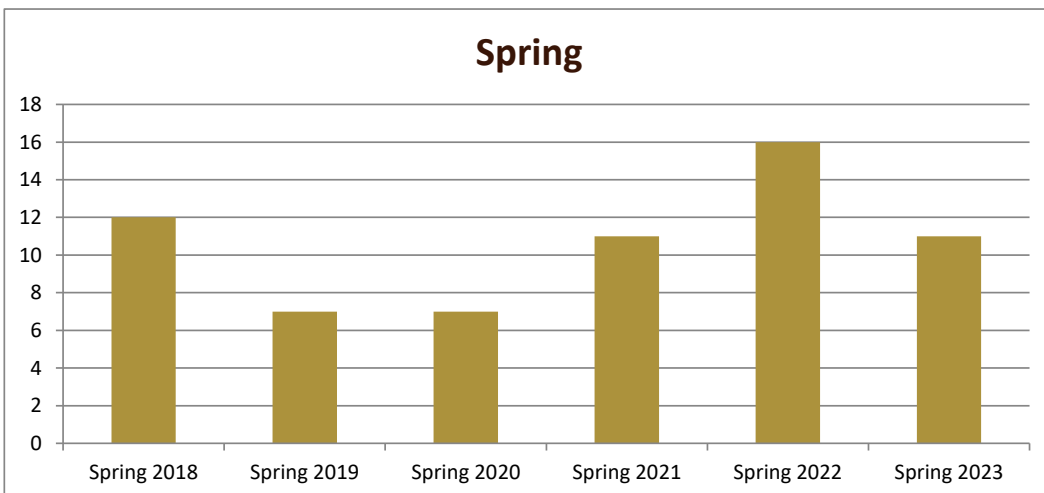

SMSU Education ESL Program Data

Majors Enrolled

Academic Years 2017-18 to 2022-23

Using Fall Semester data (Fall 2017 to Fall 2022) for Term specific measures

Enrollment by Term						
	2018	2019	2020	2021	2022	2023
Fall	12	8	7	13	13	14
Spring	12	7	7	11	16	11
Summer	5	3	4	9	9	8

SMSU Education ESL Program Data

Majors Enrolled

Academic Years 2017-18 to 2022-23

Using Fall Semester data (Fall 2017 to Fall 2022) for Term specific measures

Enrollment by Gender						
	Fall 2017	Fall 2018	Fall 2019	Fall 2020	Fall 2021	Fall 2022
Female	10	8	7	13	13	13
Male	2					1
Grand Total	12	8	7	13	13	14